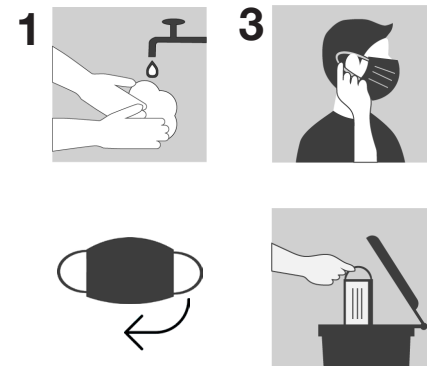

USE INSTRUCTIONS FOR ACTEEV PROTECT™ REUSABLE NONWOVEN PLEATED MASK

Acteev
PROTECT™

HOW TO WEAR

1. Clean your hands with soap and water or alcohol-based sanitizer containing at least 60% alcohol.
2. Remove a mask from the box and make sure there are no obvious tears or holes on either side of the mask.
3. Hold the mask by the ear loops & identify the orientation of the mask.
4. Place the ear loops on your ears with the correct mask orientation.
5. Make sure the mask covers your nose, mouth and chin.
6. Clean your hands if your mask is being reused.
7. Avoid touching your face even when the mask is in place.
8. If skin irritation occurs, immediately stop using the mask. If irritation persists, consult your primary care provider.

HOW TO REMOVE

1. Clean your hands before touching the mask.
2. Avoid touching the inside or outside of the mask. They might be contaminated from your surroundings (outside) or from your coughing or sneezing (inside).
3. Hold both ear loops and gently lift and remove the mask.
 - To re-use, carefully fold inside out and place in a new plastic or paper bag until next use.
 - If ready to dispose, just throw the mask in the trash.
 - If ready to wash, carefully fold inside out and follow the instructions for cleaning the masks.
4. Clean your hands again.

CARE INSTRUCTIONS

We suggest cleaning masks at regular intervals. They can be washed by hand up to 10 times.

1. Always inspect the masks for damage. Discard if any puncture, hole, tear or significant wear is observed.
2. Soak the mask in cold, soapy water for 5 min. Use unscented detergent if you are sensitive to scents.
3. Gently wash with squeezing motion for two minutes, taking care not to let the nose bar (if there is one) poke through.
4. Gently squeeze dry when done.
5. Rinse with fresh water 3 times or until water is clear. Make sure to gently squeeze dry every time.
6. Air dry the masks. Avoid drying in a dryer. Store clean masks in a clean place when you are not using them.